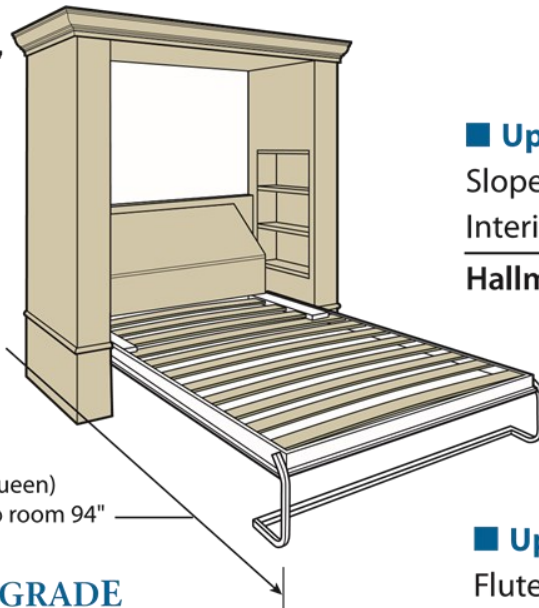

Basic Timbers

November 2018

Flying Beds Price List for Manufacture of Timbers, Mission & Zen Bed Styles

This outline is for Queen size only: Twin, Double & King sizes available.

64" wide, 21" deep, 89" tall (Queen)
Lowered bed extends into room 94"
This depth accommodates up to a
12" thick mattress
Depth can be increased for thicker mattresses

Basic System:

SICO EuroBed System	\$ 2614
Queen Furniture Surround	+ \$ 2290
Basic Timbers Total	= \$ 4904

Hallmark Timbers UPGRADE

77" wide 21" deep 89" tall (Queen)
Lowered bed extends into room 94"

Upgrades to Hallmark Design

Sloped Headboard with spanner	+ \$ 591
Interior Nightstand w/adj. shelves	+ \$ 683
Hallmark Timbers Total	= \$ 6178

Deluxe Timbers UPGRADE

77" wide 21" deep 94" tall (Queen)
Lowered bed extends into room 94"