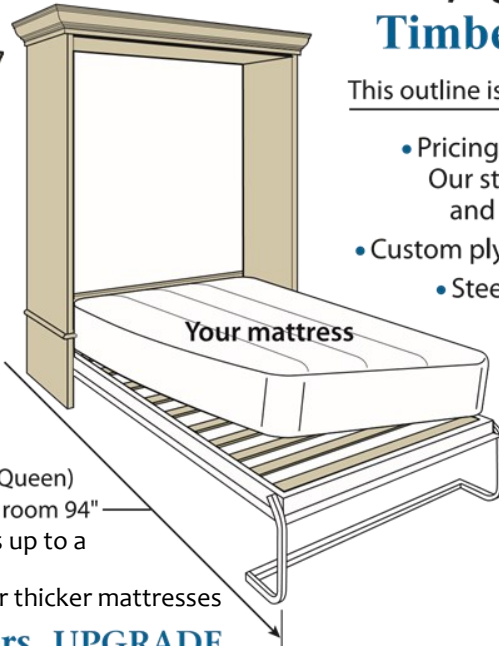

Basic Timbers

November 2018

Flying Beds Price List for Manufacture of Timbers, Mission & Zen Bed Styles

This outline is for Queen size only: Twin, Double & King sizes available.

64" wide, 21" deep, 89" tall (Queen)
Lowered bed extends into room 94"
This depth accommodates up to a
12" thick mattress
Depth can be increased for thicker mattresses

- Pricing is for oak. Any wood in the forest can be quoted. Our standard finishes are vast, with solid-color lacquers and multi-step techniques quoted per description.
- Custom plywood crates & foam-wrapped 5-7 pieces of furniture.
- Steel-banded to pallet base for pallet-jack moving.
 - Overseas quality crate standards
 - Freight & Crate quoted with zip code

Basic System:

SICO EuroBed System	\$ 2614
Queen Furniture Surround	+ \$ 2290
Basic Timbers Total	= \$ 4904

Hallmark Timbers UPGRADE

77" wide 21" deep 89" tall (Queen)
Lowered bed extends into room 94"

Upgrades to Hallmark Design

Sloped Headboard with spanner	+ \$ 591
Interior Nightstand w/adj. shelves	+ \$ 683
Hallmark Timbers Total	= \$ 6178

Deluxe Timbers UPGRADE

77" wide 21" deep 94" tall (Queen)
Lowered bed extends into room 94"