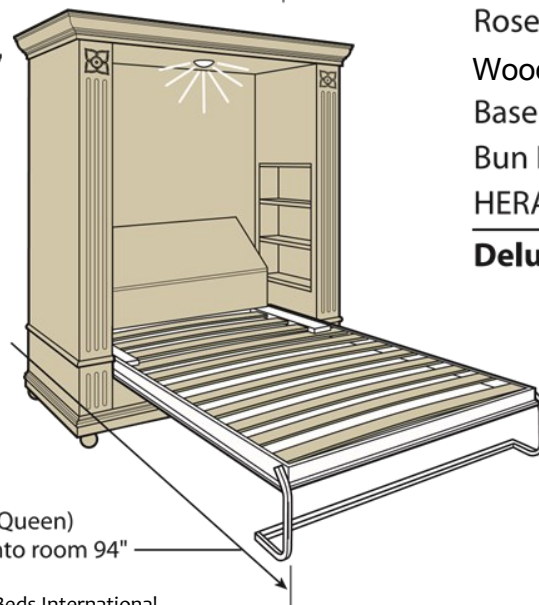

Basic System:

SICO EuroBed System	\$ 2614
Queen Furniture Surround	+ \$ 2290
Basic Timbers Total	= \$ 4904

Hallmark Timbers UPGRADE

77" wide 21" deep 89" tall (Queen)
Lowered bed extends into room 94"

Upgrades to Hallmark Design

Sloped Headboard with spanner	+ \$ 591
Interior Nightstand w/adj. shelves	+ \$ 683
Hallmark Timbers Total	= \$ 6178

Deluxe Timbers UPGRADE

77" wide 21" deep 94" tall (Queen)
Lowered bed extends into room 94"