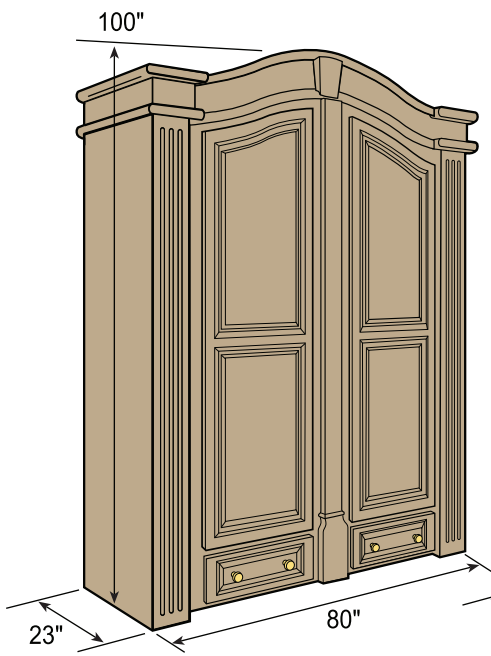

Gothic Armoire System Queen SICO Eurobed

Effective January 2017

SICO Eurobed Mechanism & Frame 2,296.
Gothic Arched Panel System in Alder* 4,972.
HERA L.E.D. light & electric/USB outlet 471.
"Bed-in-Box" total 7,739.

Your mattress

"Bed-in-Box" total package 7,739.
Add 2 Pier Cabinets, Full doored 2,813.
"Bed-in-Box" with Wings 10,552.

"Bed-in-Box" with Wings 10,558.
2 ea. glass Door Display Piers w/3 drawers 3,933.
Gothic theme Wall w/Queen Bed Total . . . 14,485.