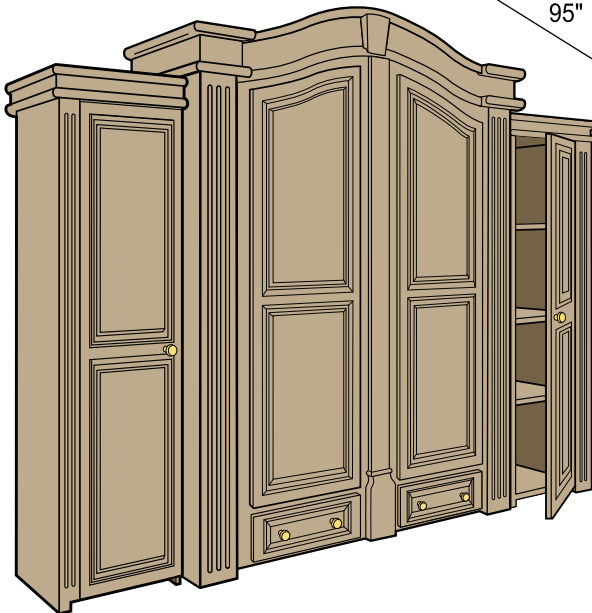

Gothic Armoire System Queen SICO Eurobed

Effective January 2017

SICO Eurobed Mechanism & Frame 2,296.
Gothic Arched Panel System in Alder* 4,972.
HERA L.E.D. light & electric/USB outlet 471.
"Bed-in-Box" total 7,739.

Your mattress

"Bed-in-Box" total package 7,739.
Add 2 Pier Cabinets, Full doored 2,813.
"Bed-in-Box" with Wings 10,552.

"Bed-in-Box" with Wings 10,558.
2 ea. glass Door Display Piers w/3 drawers 3,933.
Gothic theme Wall w/Queen Bed Total . . . 14,485.