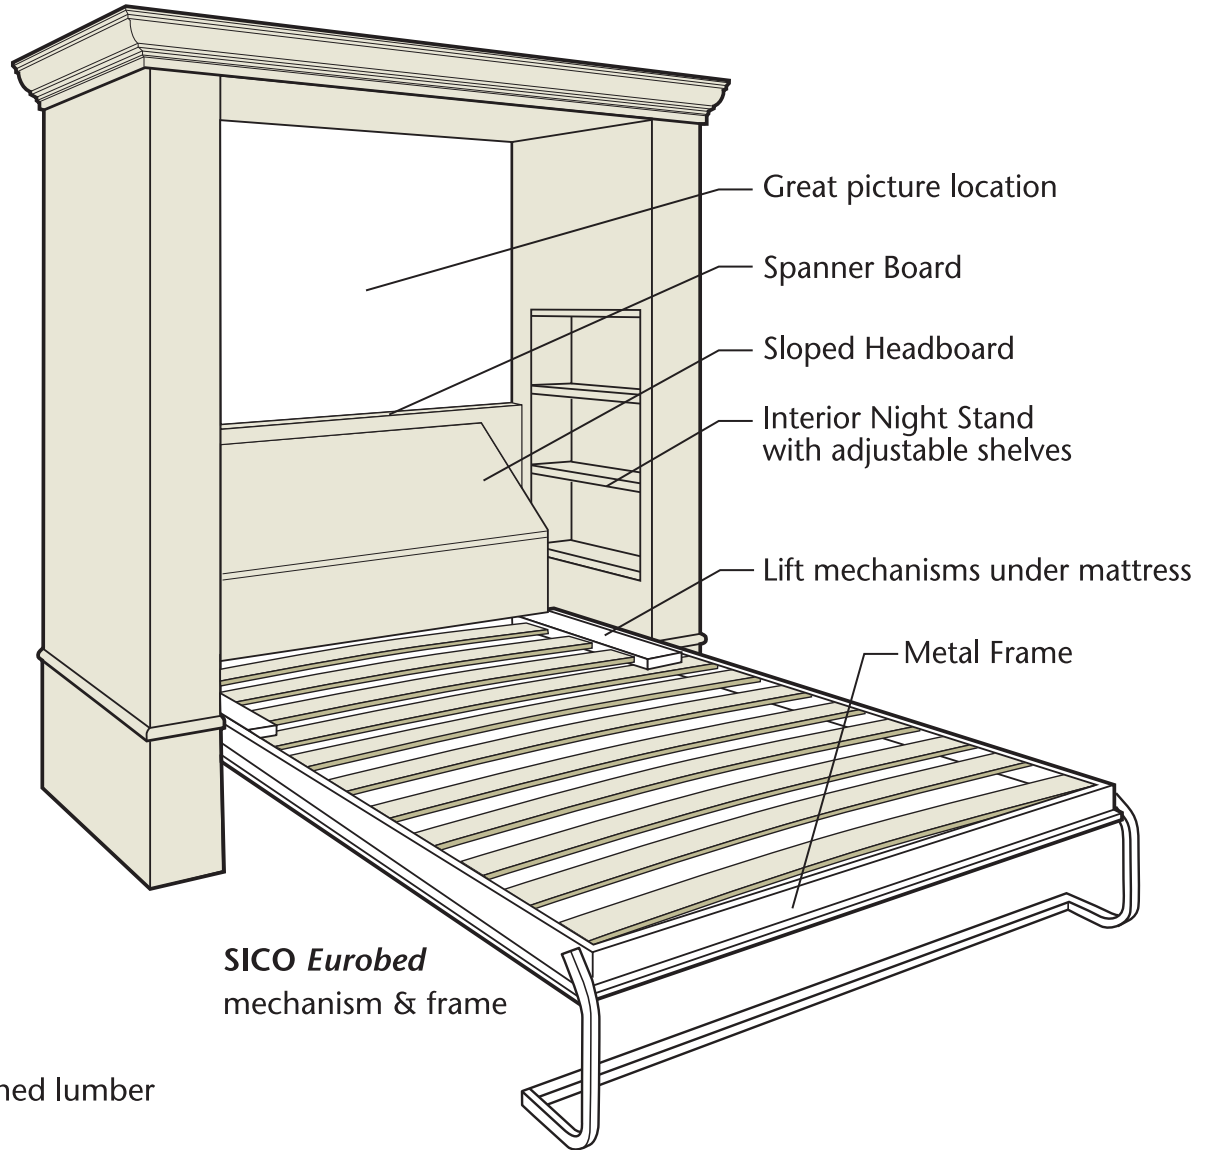

Timbers 'Hallmark'

77" wide 21" deep 89" tall (queen)

Great picture location

Spanner Board

Sloped Headboard

Interior Night Stand
with adjustable shelves

Lift mechanisms under mattress

Metal Frame

SICO Eurobed
mechanism & frame

Options:

- Any wood growing in a forest or reclaimed lumber
- Any finish you can send us a sample of
- Side cabinets to your function and size