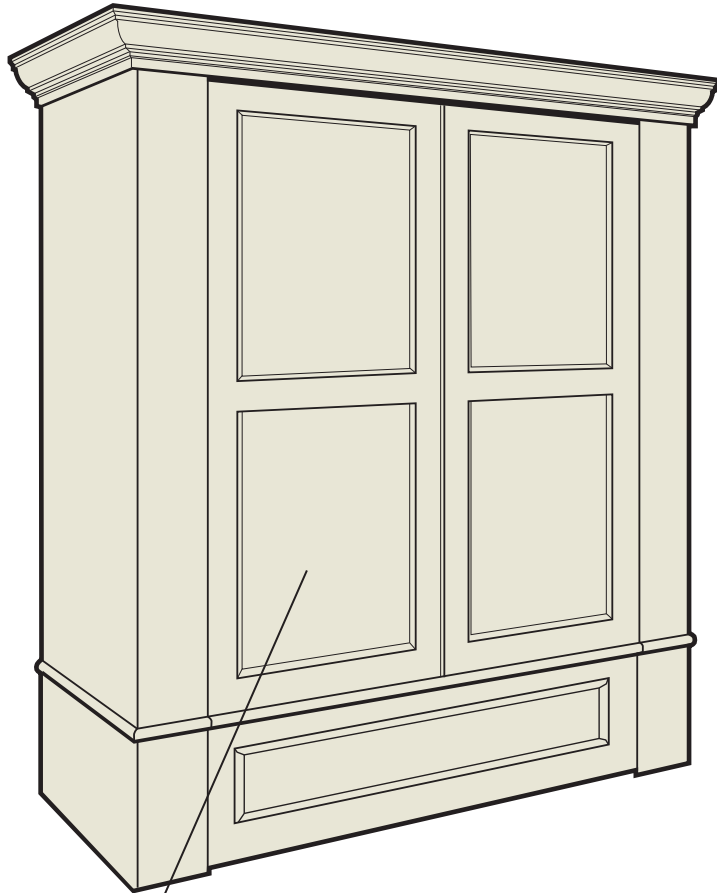

Timbers 'Hallmark'

77" wide 21" deep 89" tall (queen)

Great picture location

Spanner Board

Sloped Headboard

Interior Night Stand
with adjustable shelves

Lift mechanisms under mattress

Metal Frame

SICO Eurobed
mechanism & frame

Options:

- Any wood growing in a forest or reclaimed lumber
- Any finish you can send us a sample of
- Side cabinets to your function and size