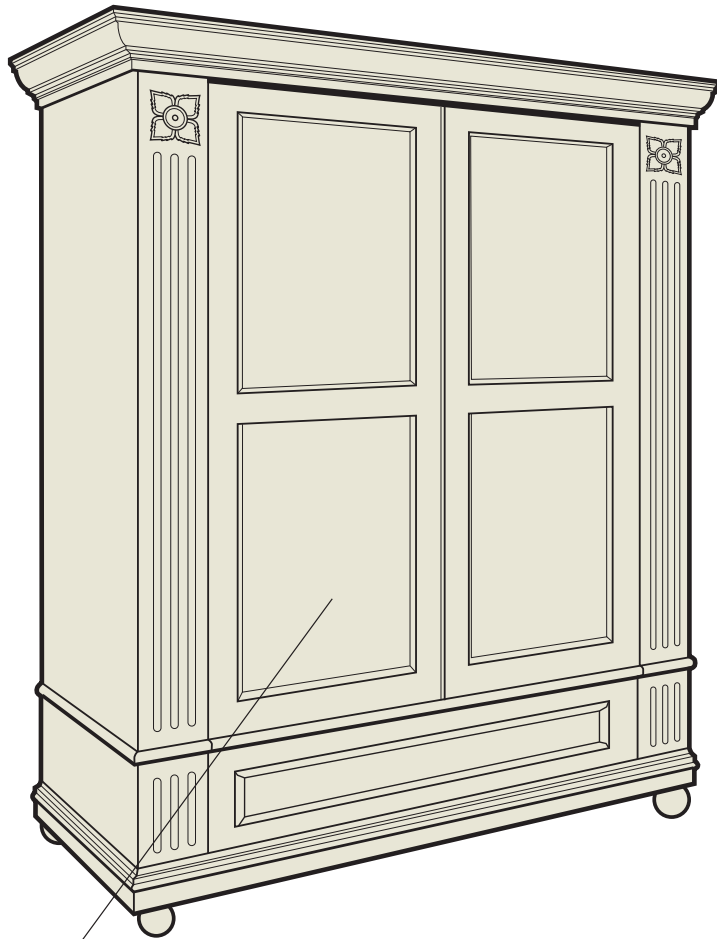

Timbers 'Deluxe'

77" wide 21" deep 94" tall (queen)

Options:

- Solid Raised Panel
- Accent Exotic Veneer
- Distress Accent
- Glaze & Tone

Base Cove

5" Bun Feet

Wood Slat Foundation

Flutes and Rosettes

HERA L.E.D. 6 Bulb Light

Full Panel Covers Wall

Hidden Nightstand

Sloped Headboard
(customize with fabric
or leather)

Electrical Receptacle

SICO Eurobed
mechanism & frame