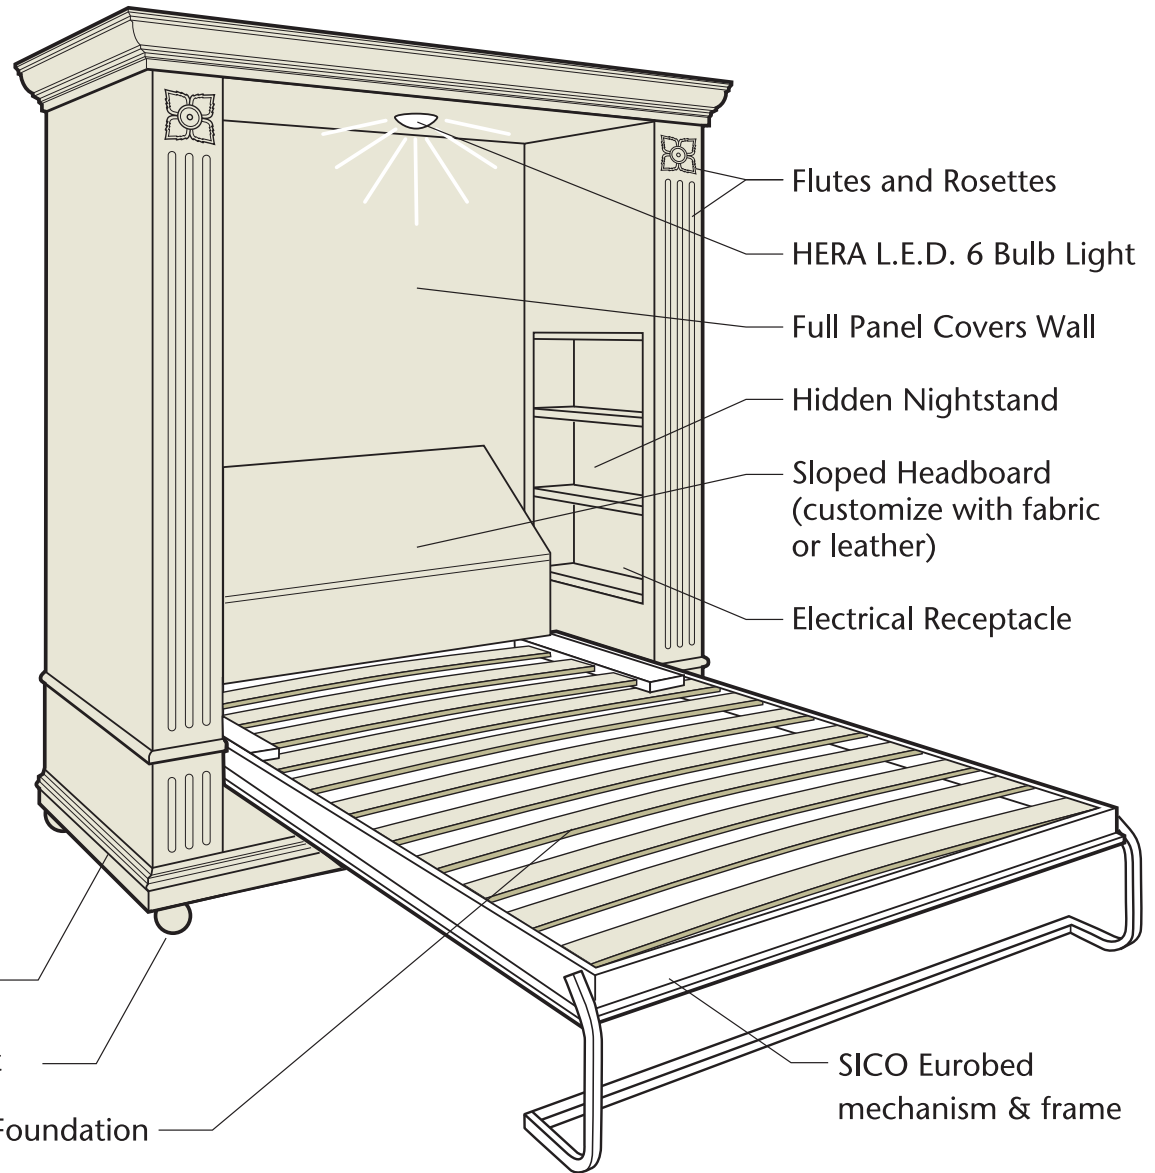

Timbers 'Deluxe'

77" wide 21" deep 94" tall (queen)

Options:

- Solid Raised Panel
- Accent Exotic Veneer
- Distress Accent
- Glaze & Tone

Base Cove

5" Bun Feet

Wood Slat Foundation

Flutes and Rosettes

HERA L.E.D. 6 Bulb Light

Full Panel Covers Wall

Hidden Nightstand

Sloped Headboard
(customize with fabric
or leather)

Electrical Receptacle

SICO Eurobed
mechanism & frame