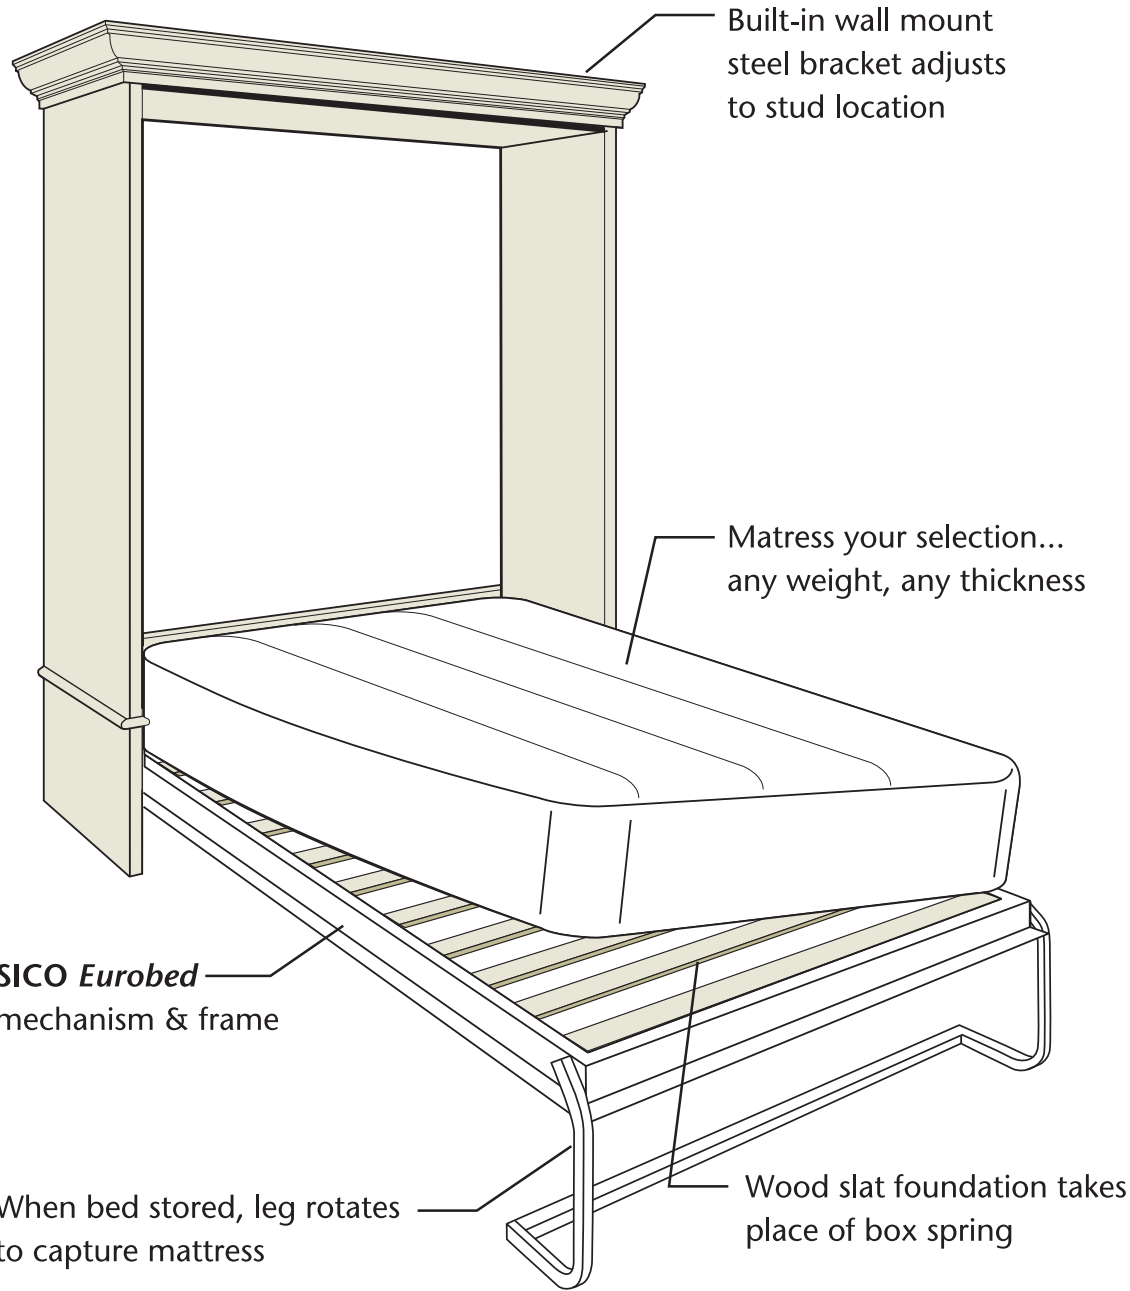

# Timbers 'Basic'

64" wide 21" deep 89" tall (queen)

Available sizes:  
Twin    Twin XL  
Double    Double XL  
Queen