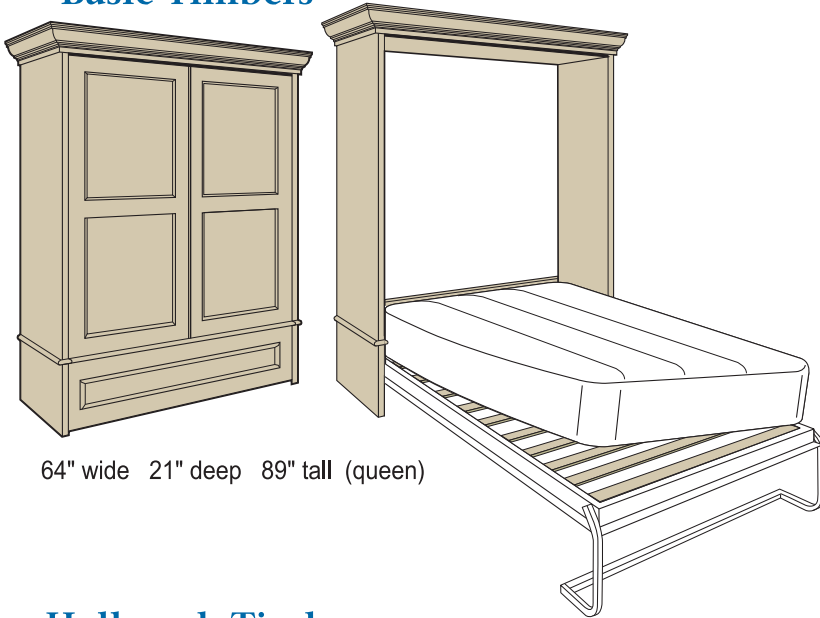

Basic Timbers

64" wide 21" deep 89" tall (queen)

Timbers Price List

August 2010

Basic System:

SICO EuroBed Mechanism	\$1,961.
Queen Furniture Surround	\$1,790.
Basic Timbers Total	= \$3,751.

Hallmark Timbers

77" wide 21" deep 89" tall (queen)

Upgrade to Hallmark Timbers:

Sloped Headboard with spanner	\$387.
Interior Nightstand w/adj. shelves	\$464.
Hallmark Timbers Total	= \$4,602.

Deluxe Timbers

77" wide 21" deep 94" tall (queen)