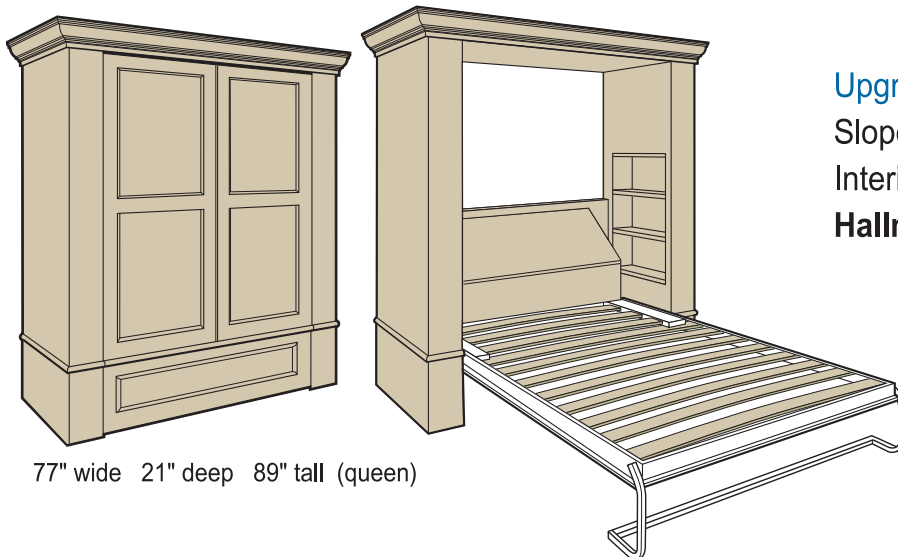

Basic Timbers

64" wide 21" deep 89" tall (queen)

Timbers Price List

August 2010

Basic System:

SICO EuroBed Mechanism	\$1,961.
Queen Furniture Surround	\$1,790.
Basic Timbers Total	= \$3,751.

Hallmark Timbers

77" wide 21" deep 89" tall (queen)

Upgrade to Hallmark Timbers:

Sloped Headboard with spanner	\$387.
Interior Nightstand w/adj. shelves	\$464.
Hallmark Timbers Total	= \$4,602.

Deluxe Timbers

77" wide 21" deep 94" tall (queen)