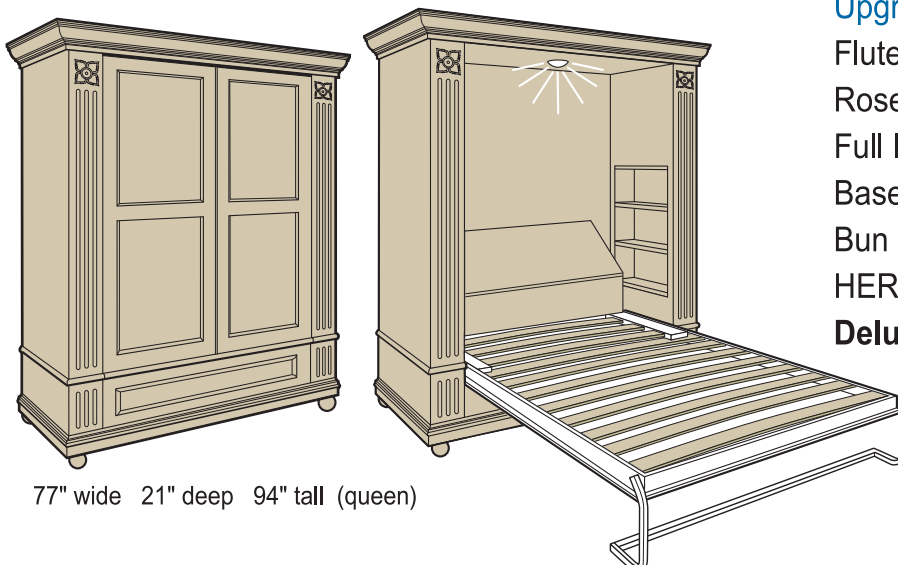

Basic Timbers

64" wide 21" deep 89" tall (queen)

Timbers Price List

August 2010

Basic System:

SICO EuroBed Mechanism	\$1,961.
Queen Furniture Surround	\$1,790.
Basic Timbers Total	= \$3,751.

Hallmark Timbers

77" wide 21" deep 89" tall (queen)

Upgrade to Hallmark Timbers:

Sloped Headboard with spanner	\$387.
Interior Nightstand w/adj. shelves	\$464.
Hallmark Timbers Total	= \$4,602.

Deluxe Timbers

77" wide 21" deep 94" tall (queen)